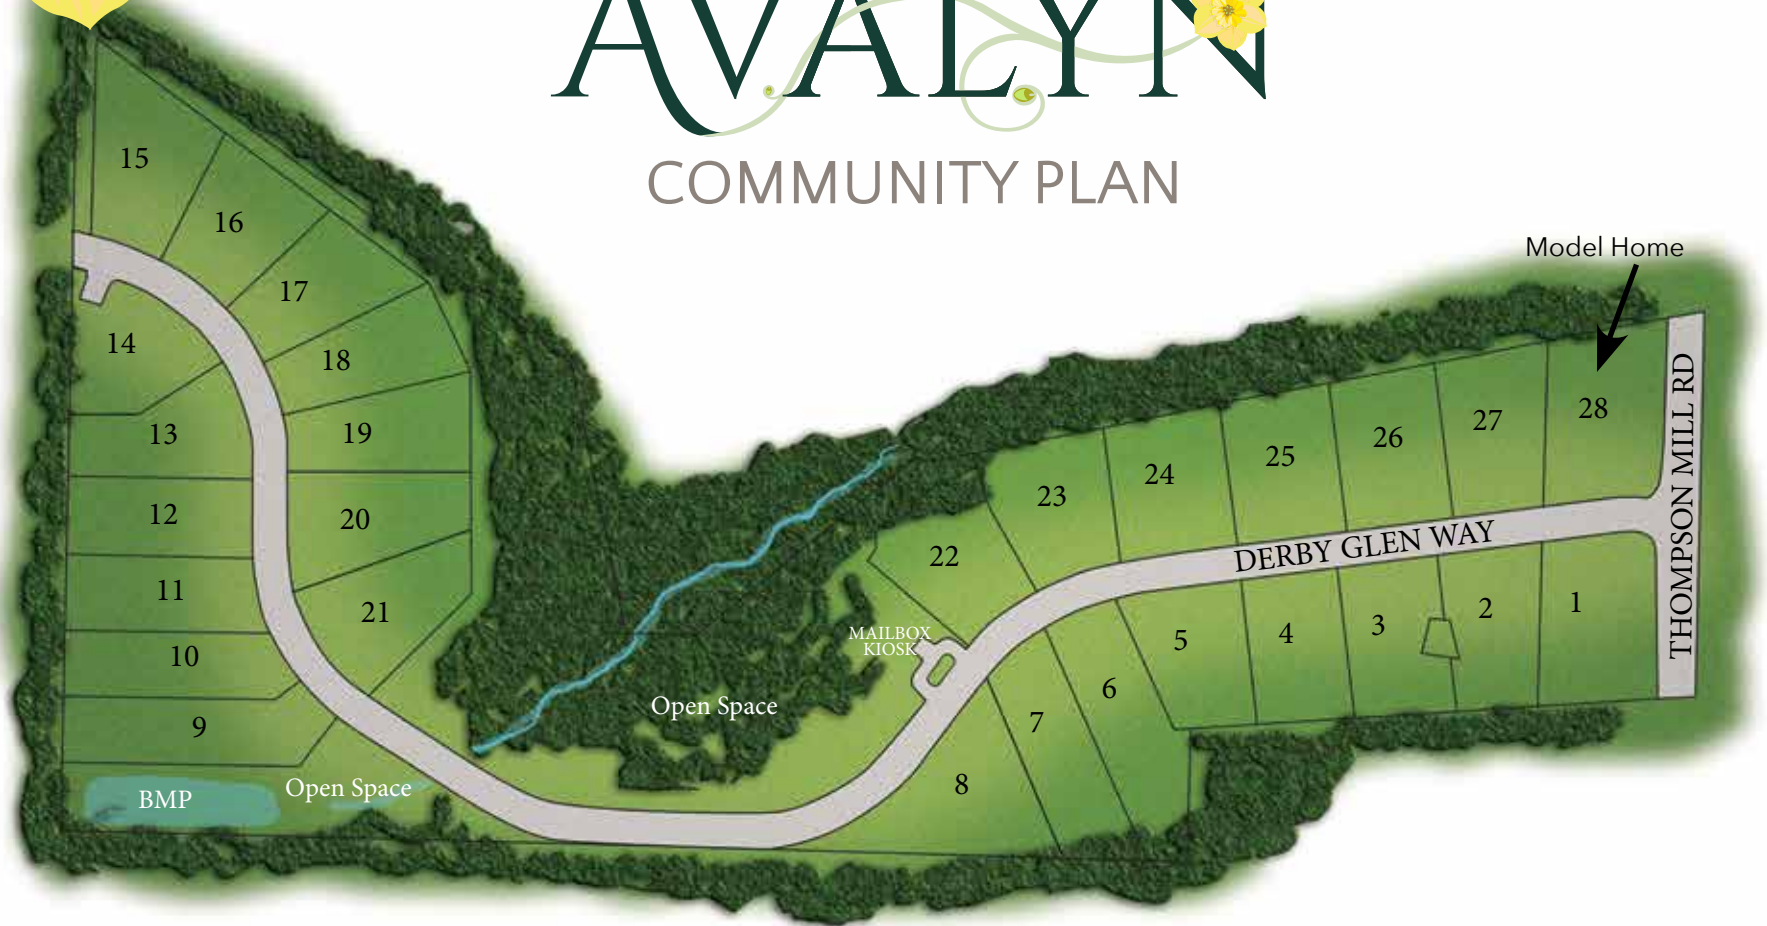

AVALYN

COMMUNITY PLAN

Avalyn Builder Team
Robuck Homes
Sigmon Construction

Open Daily
2733 Derby Glen Way, Wake Forest NC 27587 | Avalyn@fmbnewhomes.com
919-926-5503 | Avalyn.NC.com

FMB
FONVILLE MORISEY BAREFOOT