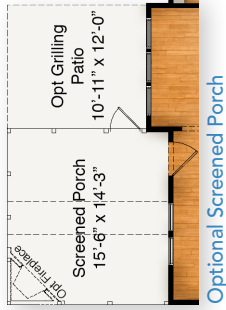

**ROBUCK  
HOMES** *Since 1926*

SECOND FLOOR

Optional Screened Porch

FIRST FLOOR

Optional Entertainment Extension

OPTIONAL THIRD FLOOR

910-899-5149 | SouthHaven@FMBnewhomes.com  
 Middle Sound Loop Road, Wilmington NC 28411  
[SouthHavenNC.com](http://SouthHavenNC.com)