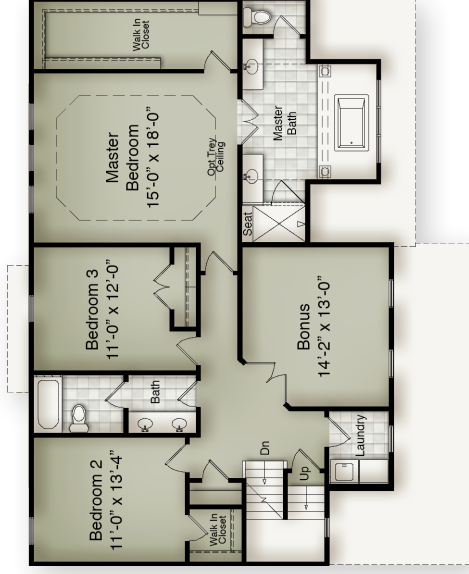

**ROBUCK  
HOMES** *Since 1926*

SECOND FLOOR

Optional Screened Porch

FIRST FLOOR

Optional Entertainment Extension

OPTIONAL THIRD FLOOR

910-899-5149 | SouthHaven@FMBnewhomes.com  
 Middle Sound Loop Road, Wilmington NC 28411  
[SouthHavenNC.com](http://SouthHavenNC.com)