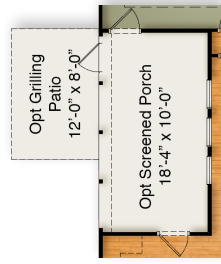

910-899-5149 | SouthHaven@FMBnewhomes.com
Middle Sound Loop Road, Wilmington NC 28411
SouthHavenNC.com

**ROBUCK
HOMES** *Since 1926*

Opt Grilling
Patio
12'-0" x 8'-0"

Opt Screened Porch
18'-4" x 10'-0"

First Floor