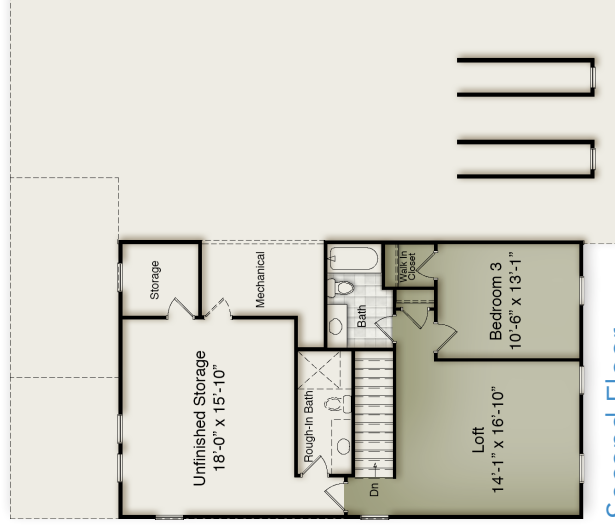

910-899-5149 | SouthHaven@FMBnewhomes.com
Middle Sound Loop Road, Wilmington NC 28411
SouthHavenNC.com

**ROBUCK
HOMES** *Since 1926*

Opt Grilling
Patio
12'-0" x 8'-0"

Opt Screened Porch
18'-4" x 10'-0"

First Floor

Opt Bedroom 4

Second Floor