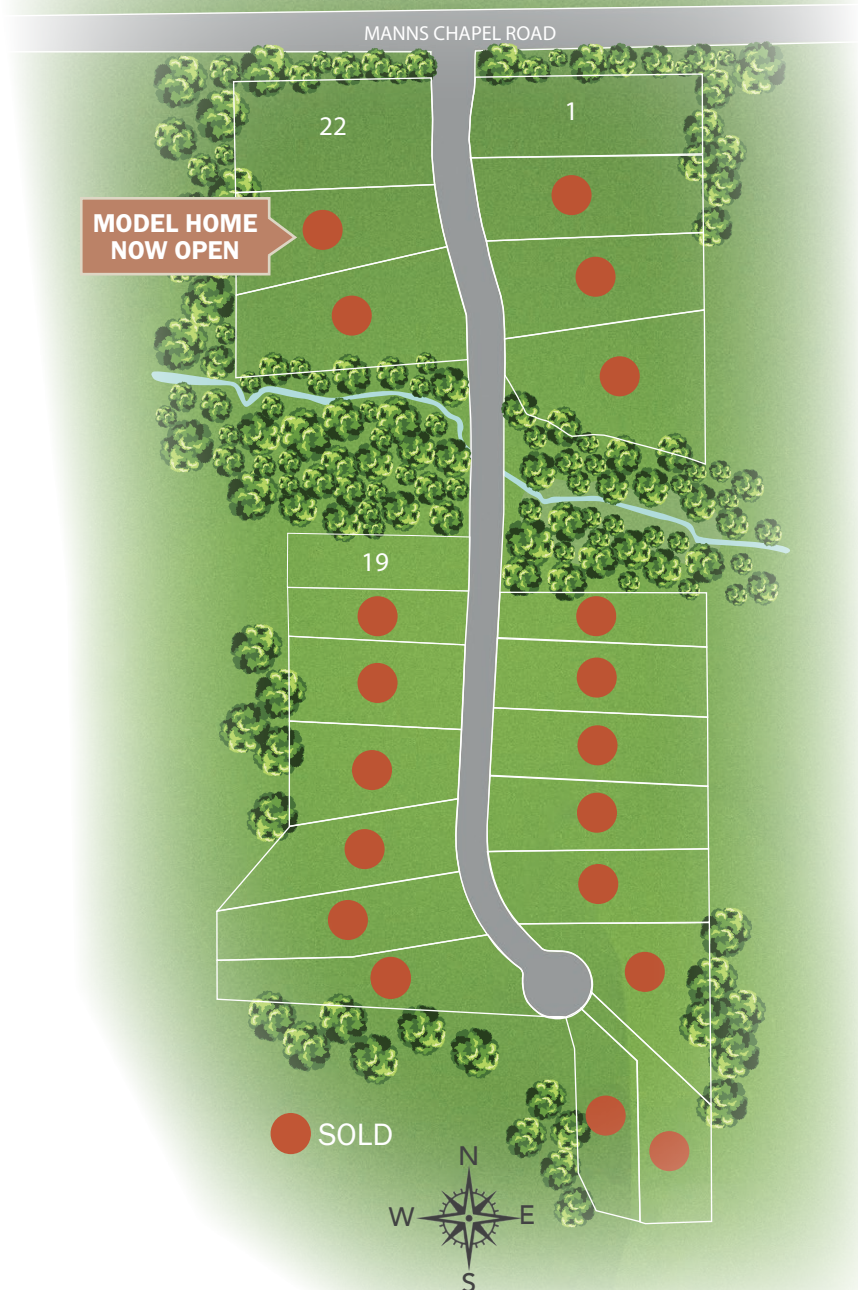

BONTERRA

CHAPEL HILL, NC

COMMUNITY PLAN

Picture your home in a neighborhood close to everything, yet impeccably crafted to meet your modern standards. Bonterra is a community that offers a rare blend of sought-after privacy mixed with proximity to all the important things in your life.

Located in Chapel Hill off Manns Chapel Road.
Just West of HWY 15-501, Minutes to
UNC / Duke / RTP

22 Opportunities on Large Wooded Homesites,
from .9 to 2+ acres

Visit our website to walk through 3D model
homes, take a community tour,
and browse floor plans.

NATURAL BEAUTY
paired with
NEXT LEVEL LIVING

MODEL HOME OPEN DAILY

BonterraChapelHill.com | 919.926.5537 | Bonterra@FMBnewhomes.com

Please check our website for the most current community pricing. Site map is for illustrative purposes only.
Please refer to recorded map when selecting homesite. 10.22