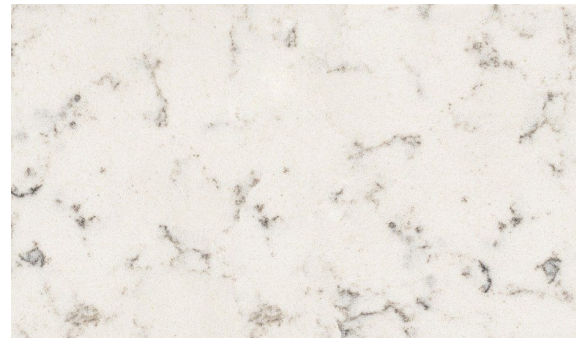

Cabinet

Repose Gray SW7015

Rec Room Paint Color

Quartz Countertop

Basement Office Wall Color

Faucet

Beverage Center

Sink