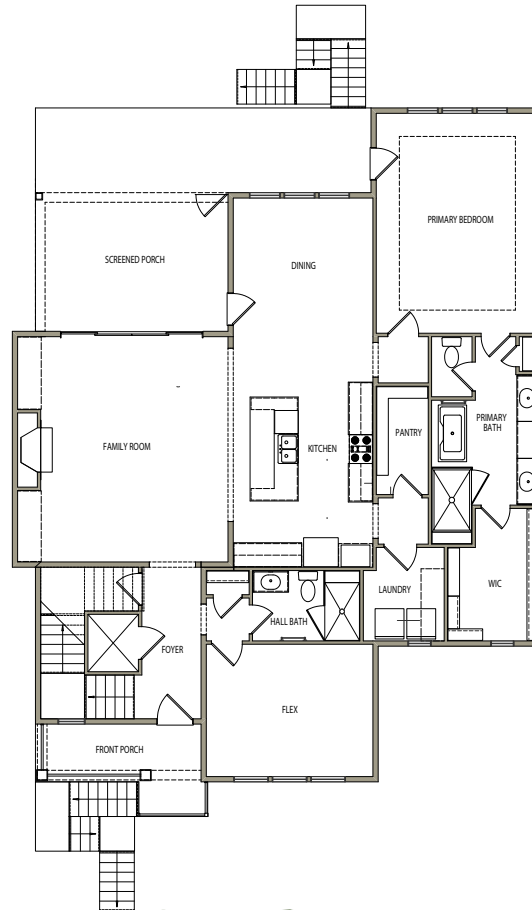

F
I
R
S
T
F
L
O
O
R