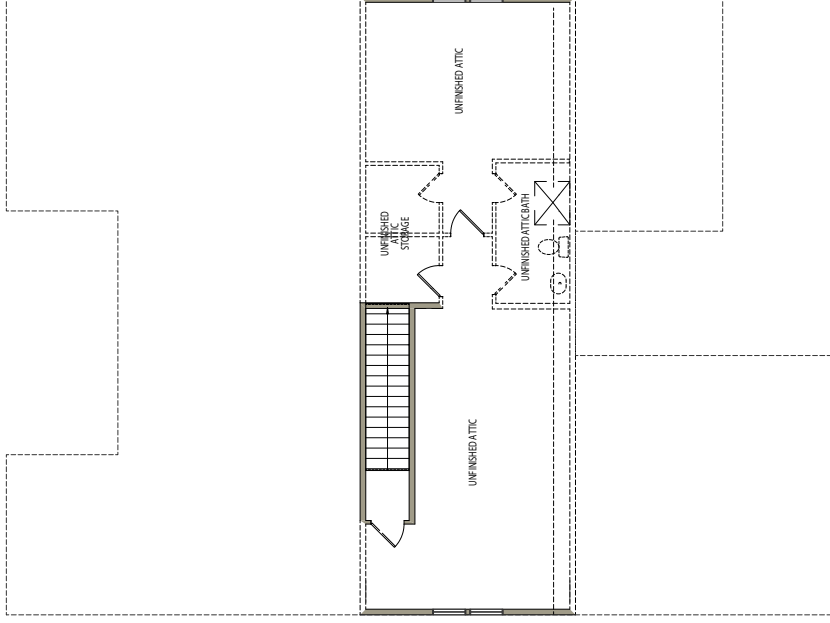

The BRADLEY

SNEAK
PEEK*

Additional Architectural Exterior Designs Coming Soon!

WYNDWATER
BY ROBUCK HOMES

SeeWyndWater.com

164 Aurora Place, Hampstead, NC 28443
910.899.5140 | WyndWater@FMBnewhomes.com

All plans, details, and renderings are approximate and subject to change. Illustrations may not represent finished details. 4/22