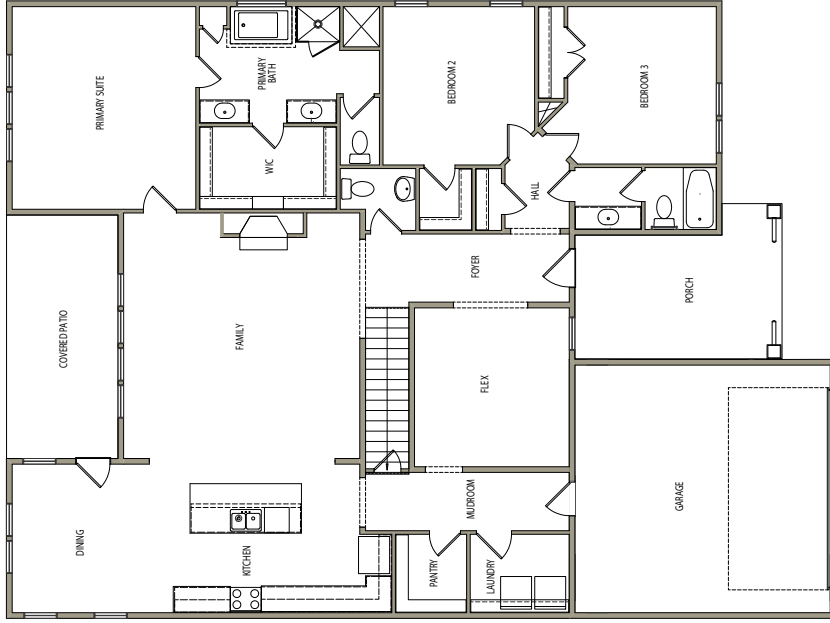

The BRADLEY

SNEAK
PEEK*

Additional Architectural Exterior Designs Coming Soon!

WYNDWATER
BY ROBUCK HOMES

SeeWyndWater.com

164 Aurora Place, Hampstead, NC 28443
910.899.5140 | WyndWater@FMBnewhomes.com

All plans, details, and renderings are approximate and subject to change. Illustrations may not represent finished details. 4/22