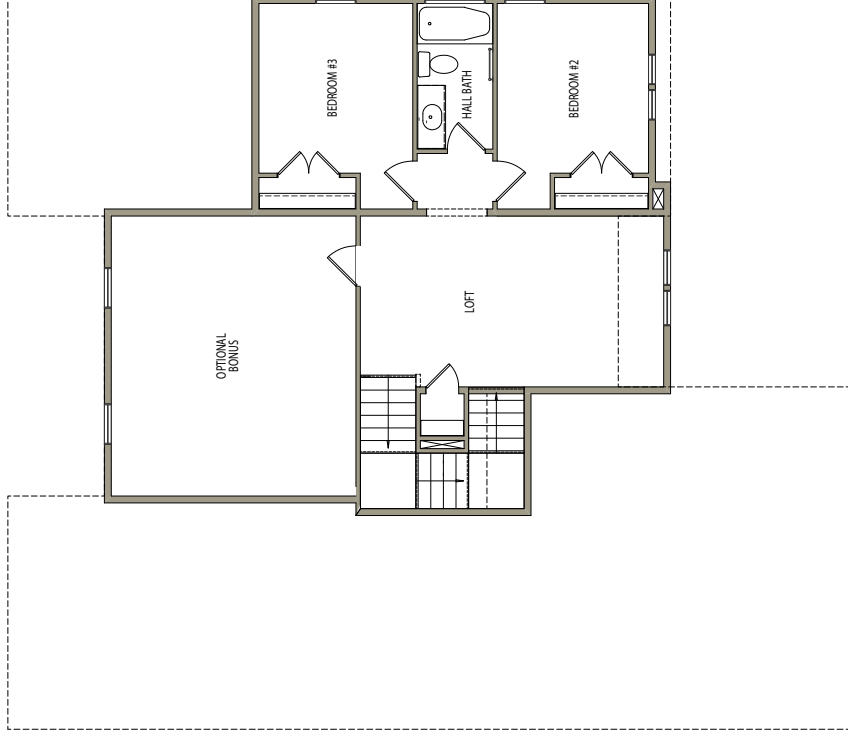

S E C O N D F L O O R

WYNDWATER
BY ROBUCK HOMES

SeeWyndWater.com

164 Aurora Place, Hampstead, NC 28443
910.899.5140 | WyndWater@FMBnewhomes.com

All plans, details, and renderings are approximate and subject to change. Illustrations may not represent finished details. 4/22