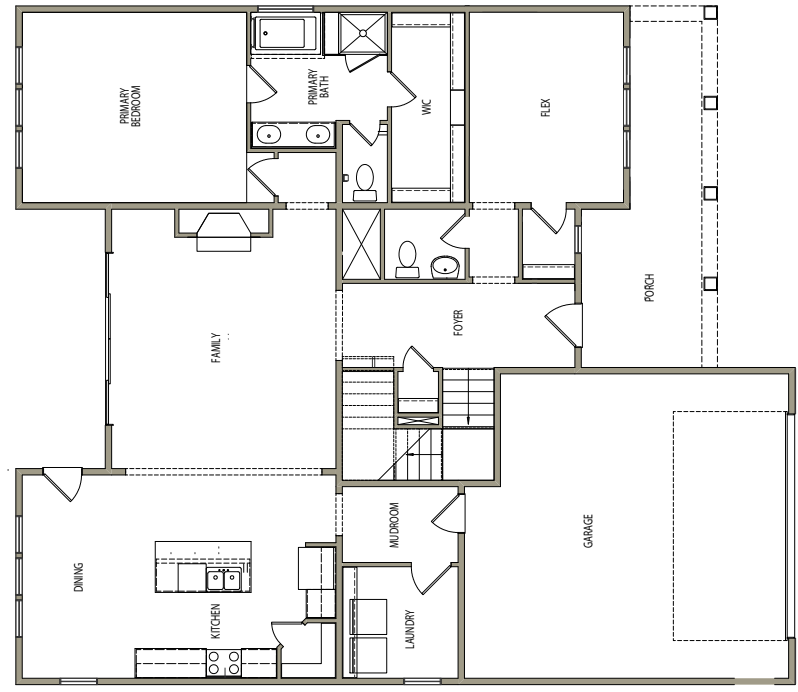

SNEAK
PEEK*

The CHANDLER

Additional Architectural Exterior Designs Coming Soon!

F I R S T F L O O R